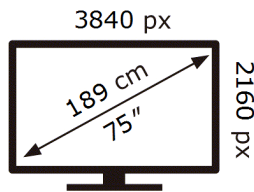

SAMSUNG

QE75Q65TAU

172 kWh/1000h

ABCDEF **G**

190 kWh/1000h

2019/2013

ENERG

SAMSUNG