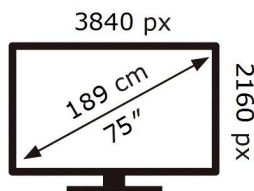

QE75Q65TAU

172 kWh/1000h

ABCDEF **G**

190 kWh/1000h

2019/2013