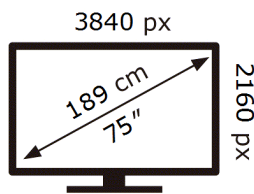

ENERG

Samsung

QE75Q67DAU

84 kWh/1000h

ABCDEF **G**

204 kWh/1000h

2019/2013