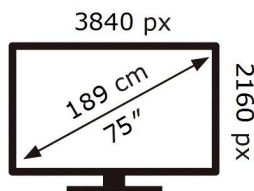

QE75Q70AAT

115 kWh/1000h

ABCDEF **G**

213 kWh/1000h

2019/2013