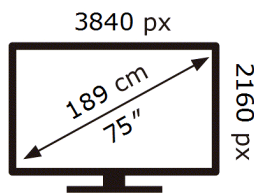

SAMSUNG

QE75Q70AAT

115 kWh/1000h

ABCDEF **G**

213 kWh/1000h

2019/2013

ENERG

SAMSUNG