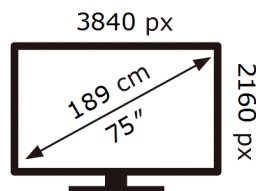

SAMSUNG

QE75Q70BAT

117 kWh/1000h

ABCDEF **G**

228 kWh/1000h

2019/2013

ENERG

SAMSUNG