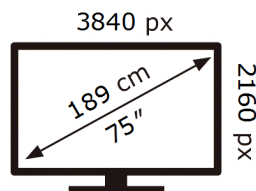

ENERG ⚡

Samsung

QE75Q70DAT

83 kWh/1000h

ABCDEF **G**

228 kWh/1000h

2019/2013