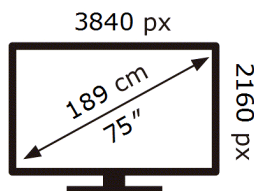

ENERG

Samsung

QE75Q77DAT

83 kWh/1000h

ABCDEF **G**

228 kWh/1000h

2019/2013