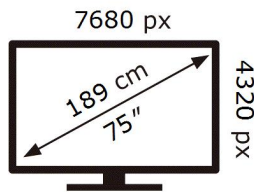

QE75Q800TAT

404 kWh/1000h

ABCDEF **G**

HDR

490 kWh/1000h

2019/2013