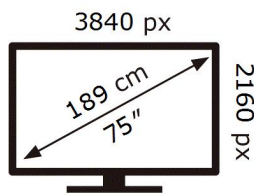

ENERG

SAMSUNG

QE75Q80TAT

290 kWh/1000h

ABCDEF **G**

340 kWh/1000h

2019/2013