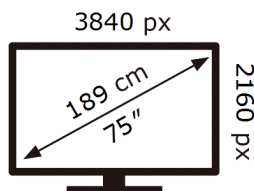

SAMSUNG

QE75Q85TAT

290 kWh/1000h

ABCDEF **G**

340 kWh/1000h

2019/2013

ENERG

SAMSUNG