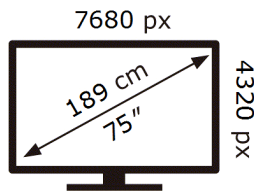

SAMSUNG

QE75Q900TST

466 kWh/1000h

ABCDEF **G**

488 kWh/1000h

2019/2013

ENERG 

SAMSUNG