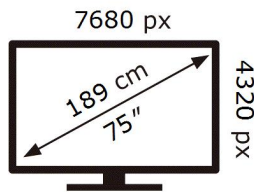

QE75Q900TST

466 kWh/1000h

ABCDEF **G**

488 kWh/1000h

2019/2013