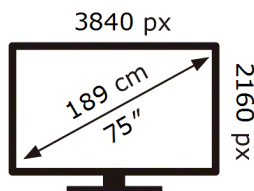

Samsung

QE75QE1DAU

**84** kWh/1000h

ABCDEF **G**

**210** kWh/1000h

2019/2013

**ENERG** 

Samsung