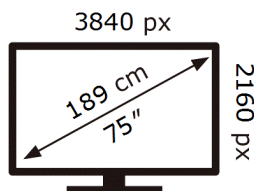

ENERG ⚡

Samsung

QE75QN1EHAU

81 kWh/1000h

ABCDEF **G**

237 kWh/1000h

2019/2013