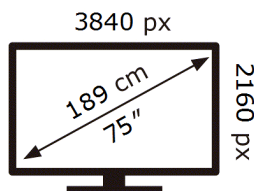

Samsung

QE75QN1EHAU

81 kWh/1000h

ABCDEF **G**

237 kWh/1000h

ENERG ⚡

Samsung

QE75QN1EHAU