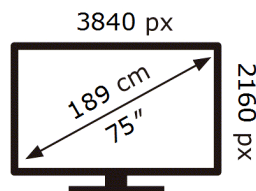

QE75QN70HAU

81 kWh/1000h

ABCDEF **G**

237 kWh/1000h

2019/2013