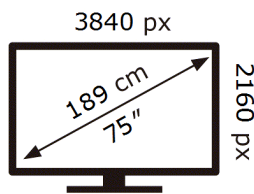

Samsung

QE75QN70HAU

81 kWh/1000h

ABCDEF **G**

237 kWh/1000h

2019/2013

ENERGY

Samsung