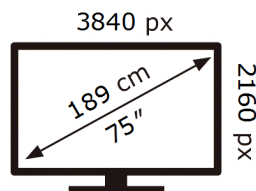

ENERG ⚡

Samsung

QE75QN88DBT

121 kWh/1000h

ABCDEF **G**

286 kWh/1000h

2019/2013