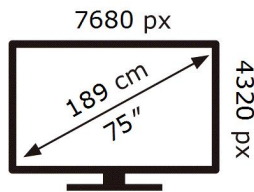

ENERG

SAMSUNG

QE75QN900AT

308 kWh/1000h

ABCDEF **G**

495 kWh/1000h

2019/2013