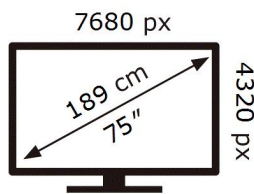

QE75QN900BT

303 kWh/1000h

ABCDEF **G**

521 kWh/1000h

2019/2013