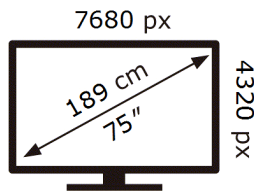

SAMSUNG

QE75QN900DT

137 kWh/1000h

ABCDEF **G**

408 kWh/1000h

2019/2013

ENERG

SAMSUNG