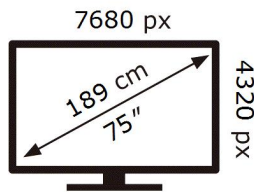

QE75QN900DT

137 kWh/1000h

ABCDEF **G**

408 kWh/1000h

2019/2013