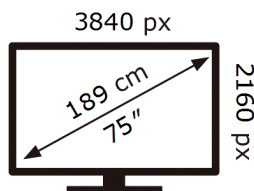

Samsung

QE75QN93DAT

102 kWh/1000h

ABCDEF **G**

248 kWh/1000h

ENERG

Samsung

QE75QN93DAT