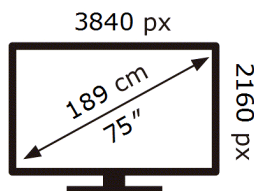

ENERG

Samsung

QE75QN93DAT

102 kWh/1000h

ABCDEF **G**

248 kWh/1000h

2019/2013