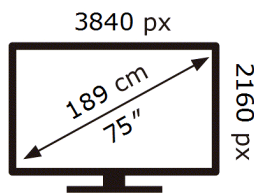

SAMSUNG

QE75QN95AAT

127 kWh/1000h

ABCDEF **G**

268 kWh/1000h

2019/2013

ENERG

SAMSUNG