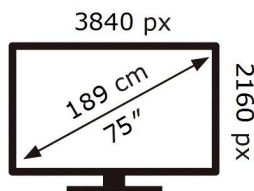

QE75QN95AAT

127 kWh/1000h

ABCDEF **G**

268 kWh/1000h

2019/2013