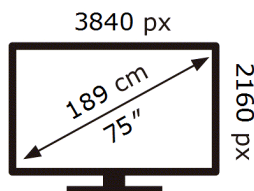

ENERG

Samsung

QE75QNX1DAT

121 kWh/1000h

ABCDEF **G**

286 kWh/1000h

2019/2013