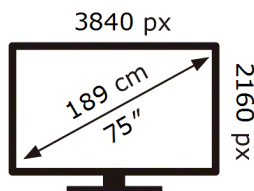

Samsung

QE75QNX1DAT

121 kWh/1000h

ABCDEF **G**

286 kWh/1000h

ENERG 

Samsung

QE75QNX1DAT