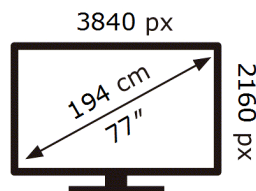

ENERG

Samsung

QE77S83HAE

111 kWh/1000h

ABCDEF **G**

228 kWh/1000h

2019/2013