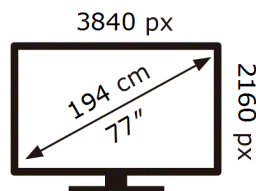

ENERG

Samsung

QE77S85DAE

124 kWh/1000h

ABCDEF **G**

180 kWh/1000h

2019/2013