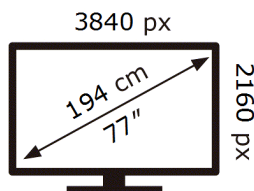

Samsung

QE77S85DAE

124 kWh/1000h

ABCDEF **G**

180 kWh/1000h

ENERG 

Samsung

QE77S85DAE