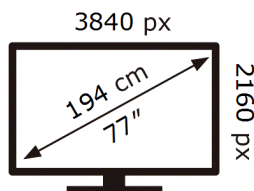

ENERG ⚡

Samsung

QE77S91FAE

125 kWh/1000h

ABCDEF **G**

344 kWh/1000h

2019/2013