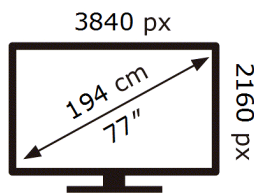

Samsung

QE77S91FAE

**125** kWh/1000h

ABCDEF **G**

**344** kWh/1000h

**ENERG** ⚡

**Samsung**

QE77S91FAE