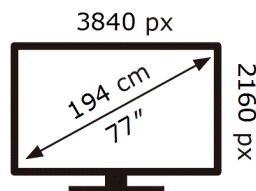

ENERG ⚡

Samsung

QE77S93DAE

126 kWh/1000h

ABCDEF **G**

190 kWh/1000h

2019/2013