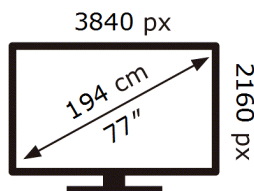

Samsung

QE77S93DAE

126 kWh/1000h

ABCDEF **G**

190 kWh/1000h

ENERG ⚡

Samsung

QE77S93DAE