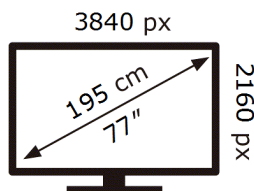

ENERG

Samsung

QE77S93HAT

112 kWh/1000h

ABCDEF **G**

327 kWh/1000h

2019/2013