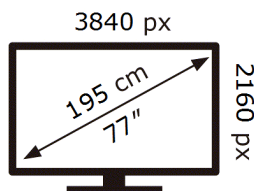

112 kWh/1000h

ABCDEF **G**

327 kWh/1000h

ENERG

Samsung

QE77S93HAT

112 kWh/1000h

ABCDEF **G**