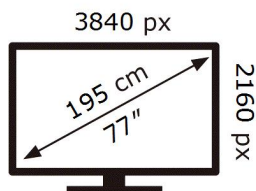

ENERG

SAMSUNG

QE77S95DAT

128 kWh/1000h

ABCDEF **G**

309 kWh/1000h

2019/2013