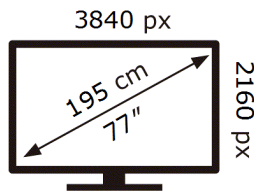

128 kWh/1000h

ABCDEF **G**

309 kWh/1000h

ENERG

SAMSUNG

QE77S95DAT

128 kWh/1000h

ABCDEF **G**