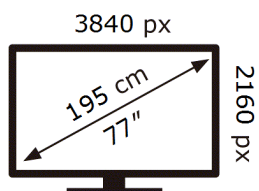

ENERG

Samsung

QE77S95HFT

127 kWh/1000h

ABCDEF **G**

423 kWh/1000h

2019/2013