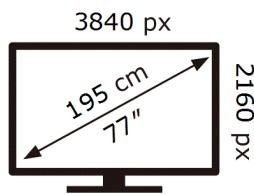

Samsung

QE77S99HAT

100 kWh/1000h

ABCDEF **G**

423 kWh/1000h

ENERG 

Samsung

QE77S99HAT