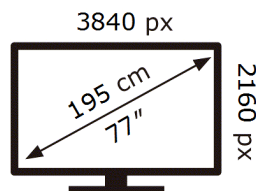

ENERG

Samsung

QE77S99HAT

100 kWh/1000h

ABCDEF **G**

423 kWh/1000h

2019/2013