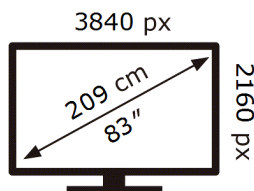

ENERG ⚡

Samsung

QE83S85HAE

125 kWh/1000h

ABCDEF **G**

240 kWh/1000h

2019/2013