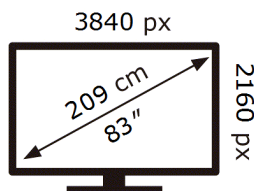

Samsung

QE83S85HAE

125 kWh/1000h

ABCDEF **G**

240 kWh/1000h

ENERG ⚡

Samsung

QE83S85HAE