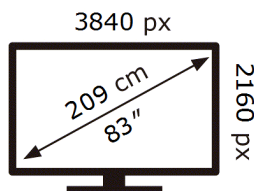

Samsung

QE83S90DAE

150 kWh/1000h

ABCDEF **G**

227 kWh/1000h

ENERG ⚡

Samsung

QE83S90DAE