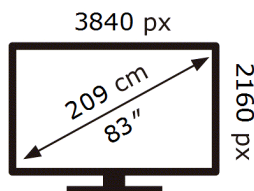

ENERG ⚡

Samsung

QE83S90DAE

150 kWh/1000h

ABCDEF **G**

227 kWh/1000h

2019/2013