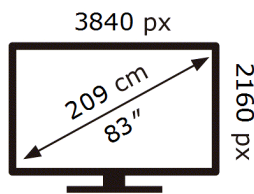

Samsung

QE83S90HAE

128 kWh/1000h

ABCDEF **G**

372 kWh/1000h

ENERG

Samsung

QE83S90HAE