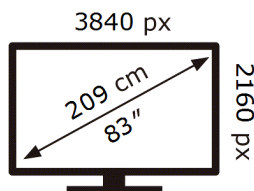

ENERG

Samsung

QE83S90HAE

128 kWh/1000h

ABCDEF **G**

372 kWh/1000h

2019/2013