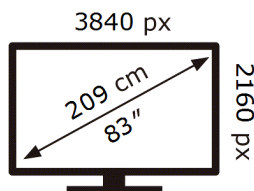

ENERG

Samsung

QE83S91FAE

150 kWh/1000h

ABCDEF **G**

379 kWh/1000h

2019/2013