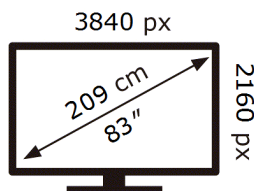

Samsung

QE83S91FAE

150 kWh/1000h

ABCDEF **G**

379 kWh/1000h

ENERG

Samsung

QE83S91FAE