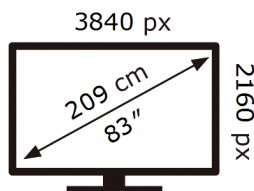

Samsung

QE83S93DAE

150 kWh/1000h

ABCDEF **G**

227 kWh/1000h

ENERG 

Samsung

QE83S93DAE