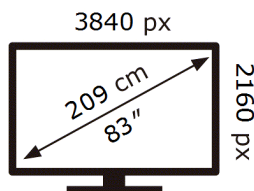

ENERG

Samsung

QE83S93DAE

150 kWh/1000h

ABCDEF **G**

227 kWh/1000h

2019/2013