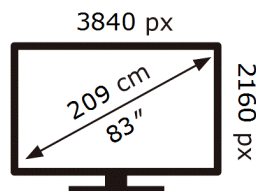

ENERG

Samsung

QE83S93HAE

128 kWh/1000h

ABCDEF **G**

372 kWh/1000h

2019/2013