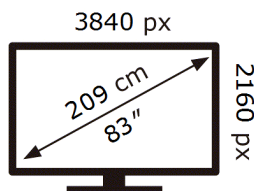

128 kWh/1000h

ABCDEF **G**

372 kWh/1000h

ENERG

Samsung

QE83S93HAE

128 kWh/1000h

ABCDEF **G**