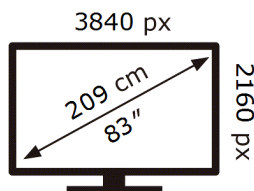

ENERG

Samsung

QE83S99HAE

123 kWh/1000h

ABCDEF **G**

468 kWh/1000h

2019/2013