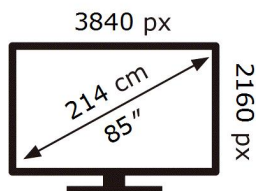

QE85LS03DAU

167 kWh/1000h

ABCDEF **G**

328 kWh/1000h

2019/2013