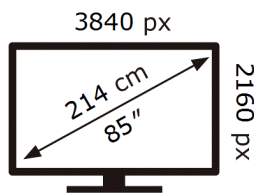

SAMSUNG

QE85LS03DAU

167 kWh/1000h

ABCDEF **G**

328 kWh/1000h

2019/2013

ENERG

SAMSUNG