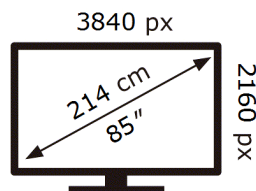

Samsung

QE85LS03HWU

**155** kWh/1000h

ABCDEF **G**

**312** kWh/1000h

**ENERG** 

**Samsung**

QE85LS03HWU