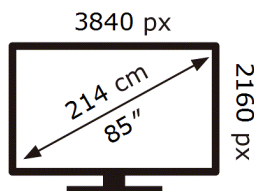

ENERG

Samsung

QE85LS03HWU

155 kWh/1000h

ABCDEF **G**

312 kWh/1000h

2019/2013