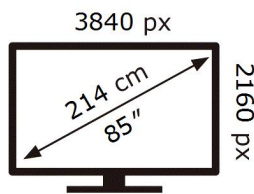

QE85Q60AAU

**141** kWh/1000h

ABCDEF **G**

**244** kWh/1000h

2019/2013