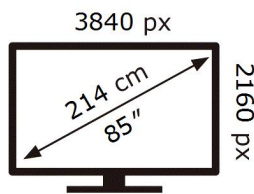

QE85Q60DAU

129 kWh/1000h

ABCDEF **G**

264 kWh/1000h

2019/2013