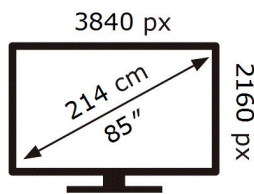

QE85Q60TAU

206 kWh/1000h

ABCDEF **G**

210 kWh/1000h

2019/2013