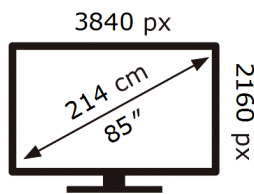

SAMSUNG

QE85Q60TAU

206 kWh/1000h

ABCDEF **G**

210 kWh/1000h

2019/2013

ENERG

SAMSUNG