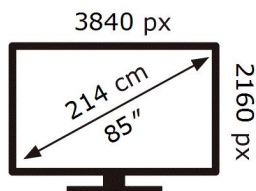

QE85Q70CAT

135 kWh/1000h

ABCDEF **G**

323 kWh/1000h

2019/2013