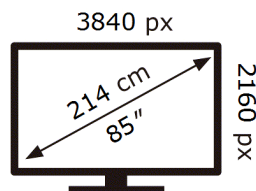

SAMSUNG

QE85Q70CAT

135 kWh/1000h

ABCDEF **G**

323 kWh/1000h

2019/2013

ENERG

SAMSUNG