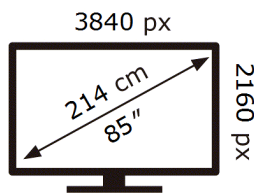

SAMSUNG

QE85Q80AAT

204 kWh/1000h

ABCDEF **G**

451 kWh/1000h

2019/2013

ENERG

SAMSUNG