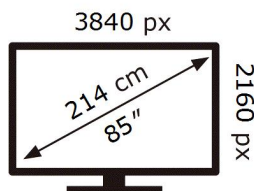

ENERG ⚡

SAMSUNG

QE85Q80BAT

204 kWh/1000h

ABCDEF **G**

483 kWh/1000h

2019/2013