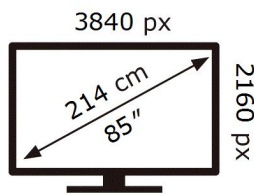

QE85Q80CAT

**168** kWh/1000h

ABCDEF **G**

**HDR**

**476** kWh/1000h

2019/2013