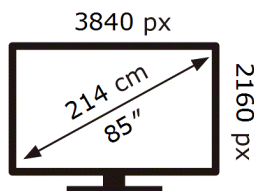

SAMSUNG

QE85Q80CAT

**168** kWh/1000h

ABCDEF **G**

**476** kWh/1000h

2019/2013

**ENERG**

**SAMSUNG**