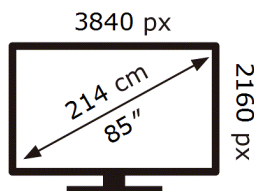

ENERG

Samsung

QE85QN1EHAU

125 kWh/1000h

ABCDEF **G**

291 kWh/1000h

2019/2013