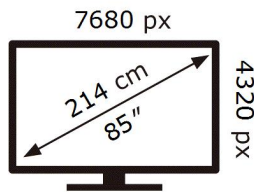

ENERG

SAMSUNG

QE85QN800AT

305 kWh/1000h

ABCDEF **G**

449 kWh/1000h

2019/2013