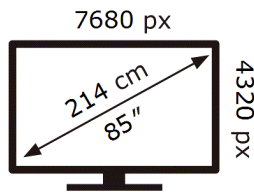

SAMSUNG

QE85QN800AT

305 kWh/1000h

ABCDEF **G**

449 kWh/1000h

ENERG 

SAMSUNG

QE85QN800AT