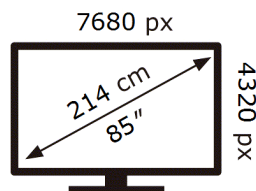

ENERG ⚡

Samsung

QE85QN800DT

165 kWh/1000h

ABCDEF **G**

401 kWh/1000h

2019/2013