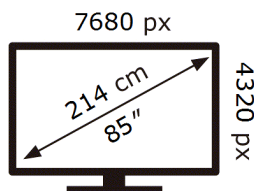

Samsung

QE85QN800DT

165 kWh/1000h

ABCDEF **G**

401 kWh/1000h

ENERG ⚡

Samsung

QE85QN800DT