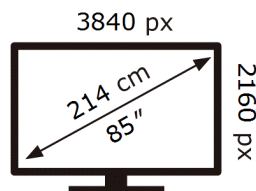

ENERG

Samsung

QE85QN80HAU

129 kWh/1000h

ABCDEF **G**

336 kWh/1000h

2019/2013