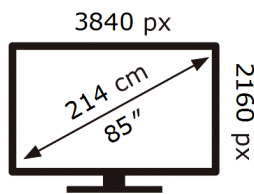

SAMSUNG

QE85QN85AAT

122 kWh/1000h

ABCDEF **G**

288 kWh/1000h

2019/2013

ENERG

SAMSUNG