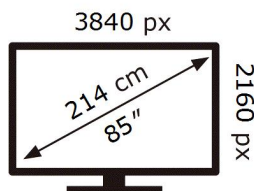

QE85QN85AAT

122 kWh/1000h

ABCDEF **G**

288 kWh/1000h

2019/2013