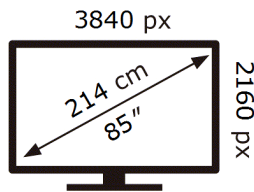

SAMSUNG

QE85QN85BAT

124 kWh/1000h

ABCDEF **G**

293 kWh/1000h

2019/2013

ENERG

SAMSUNG