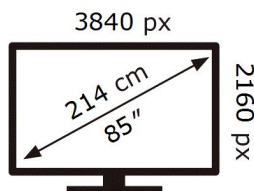

QE85QN85BAT

124 kWh/1000h

ABCDEF **G**

293 kWh/1000h

2019/2013